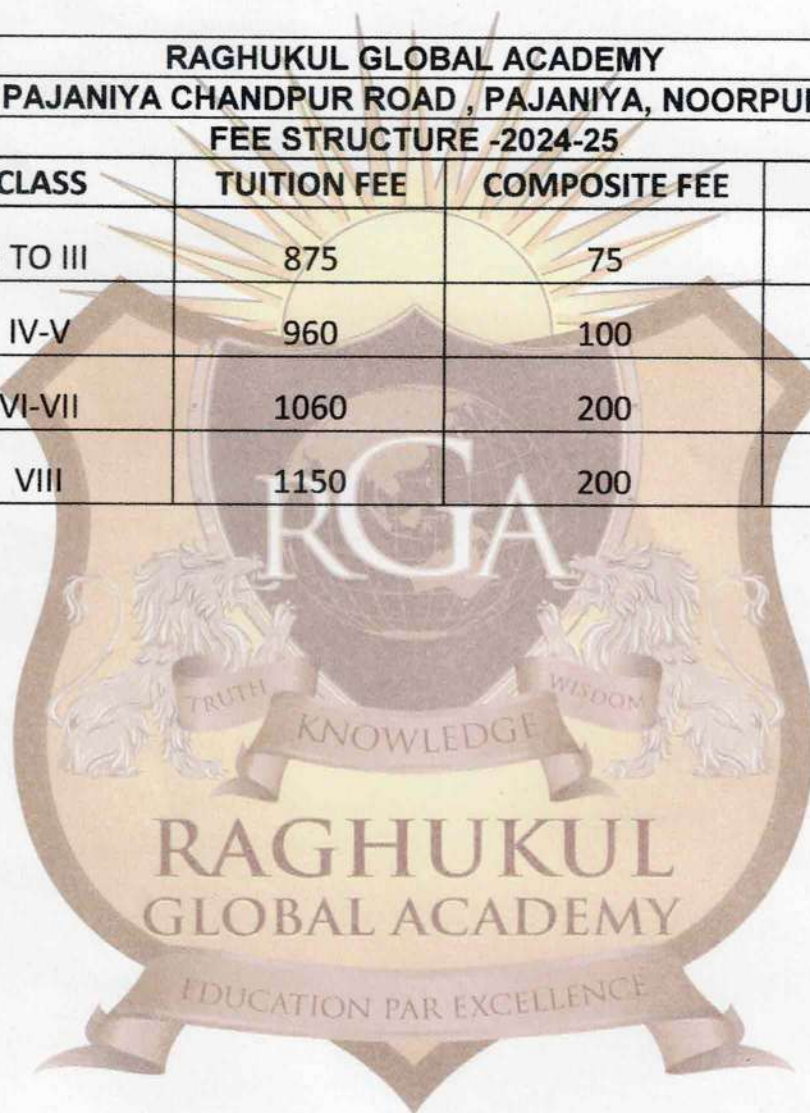

# RAGHUKUL GLOBAL ACADEMY

PAJANIYA CHAURAHA, NEHTAUR-CHANDPUR ROAD, PAJANIYA  
Contact : +91-9837700533 E-mail : rgapajaniya2014@gmail.com

RAGHUKUL GLOBAL ACADEMY				
PAJANIYA CHANDPUR ROAD , PAJANIYA, NOORPUR				
FEE STRUCTURE -2024-25				
SR	CLASS	TUITION FEE	COMPOSITE FEE	TOTAL
1	I TO III	875	75	950
2	IV-V	960	100	1060
3	VI-VII	1060	200	1260
4	VIII	1150	200	1350